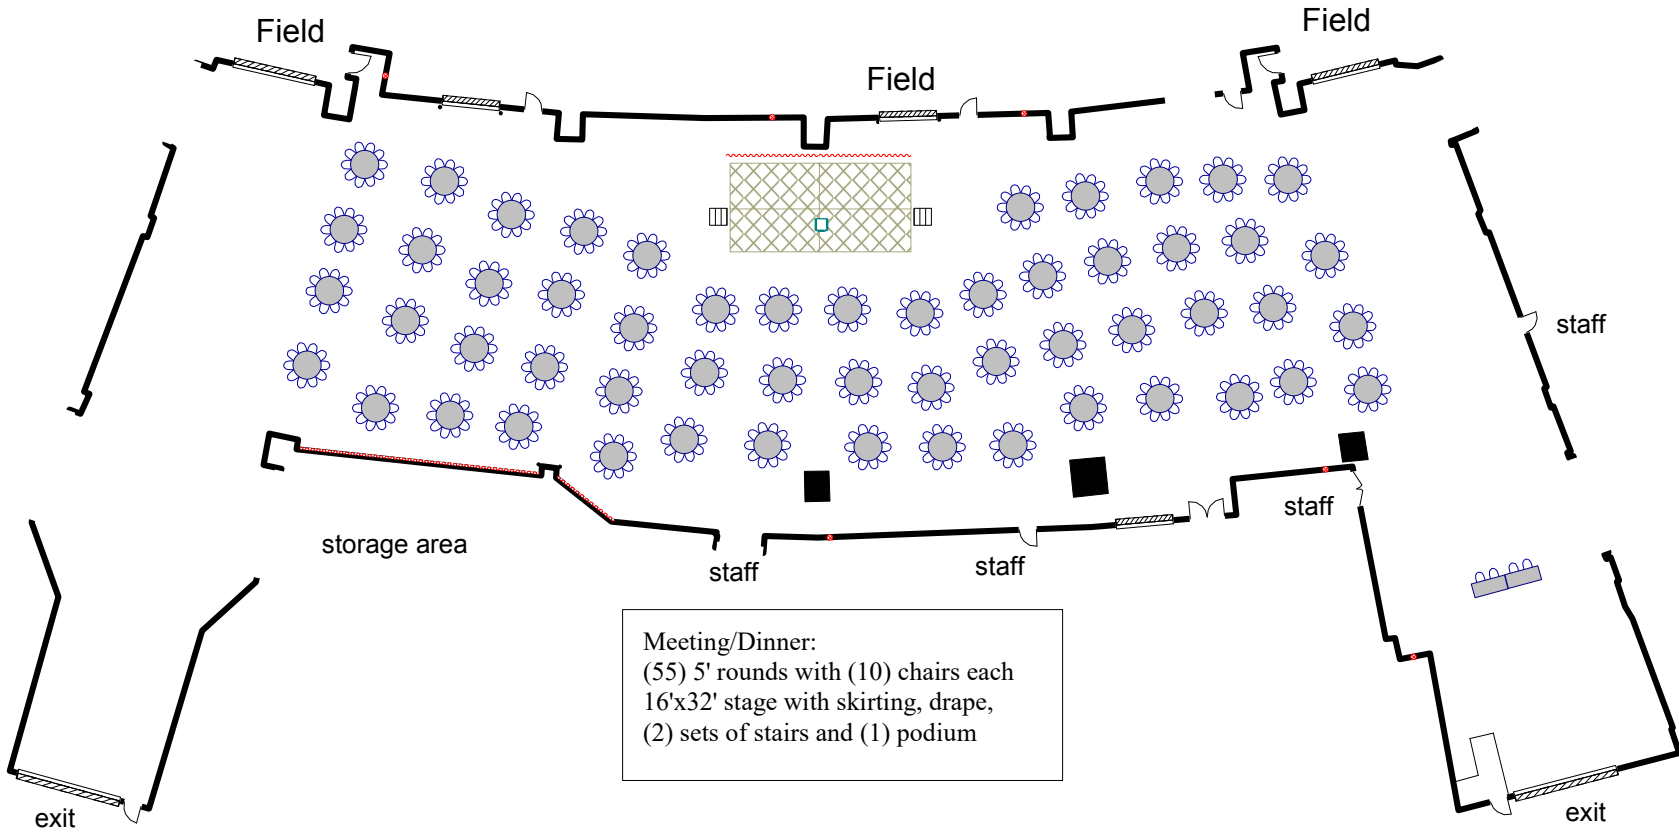

Production Bay

Meeting/Dinner:
(55) 5' rounds with (10) chairs each
16'x32' stage with skirting, drape,
(2) sets of stairs and (1) podium