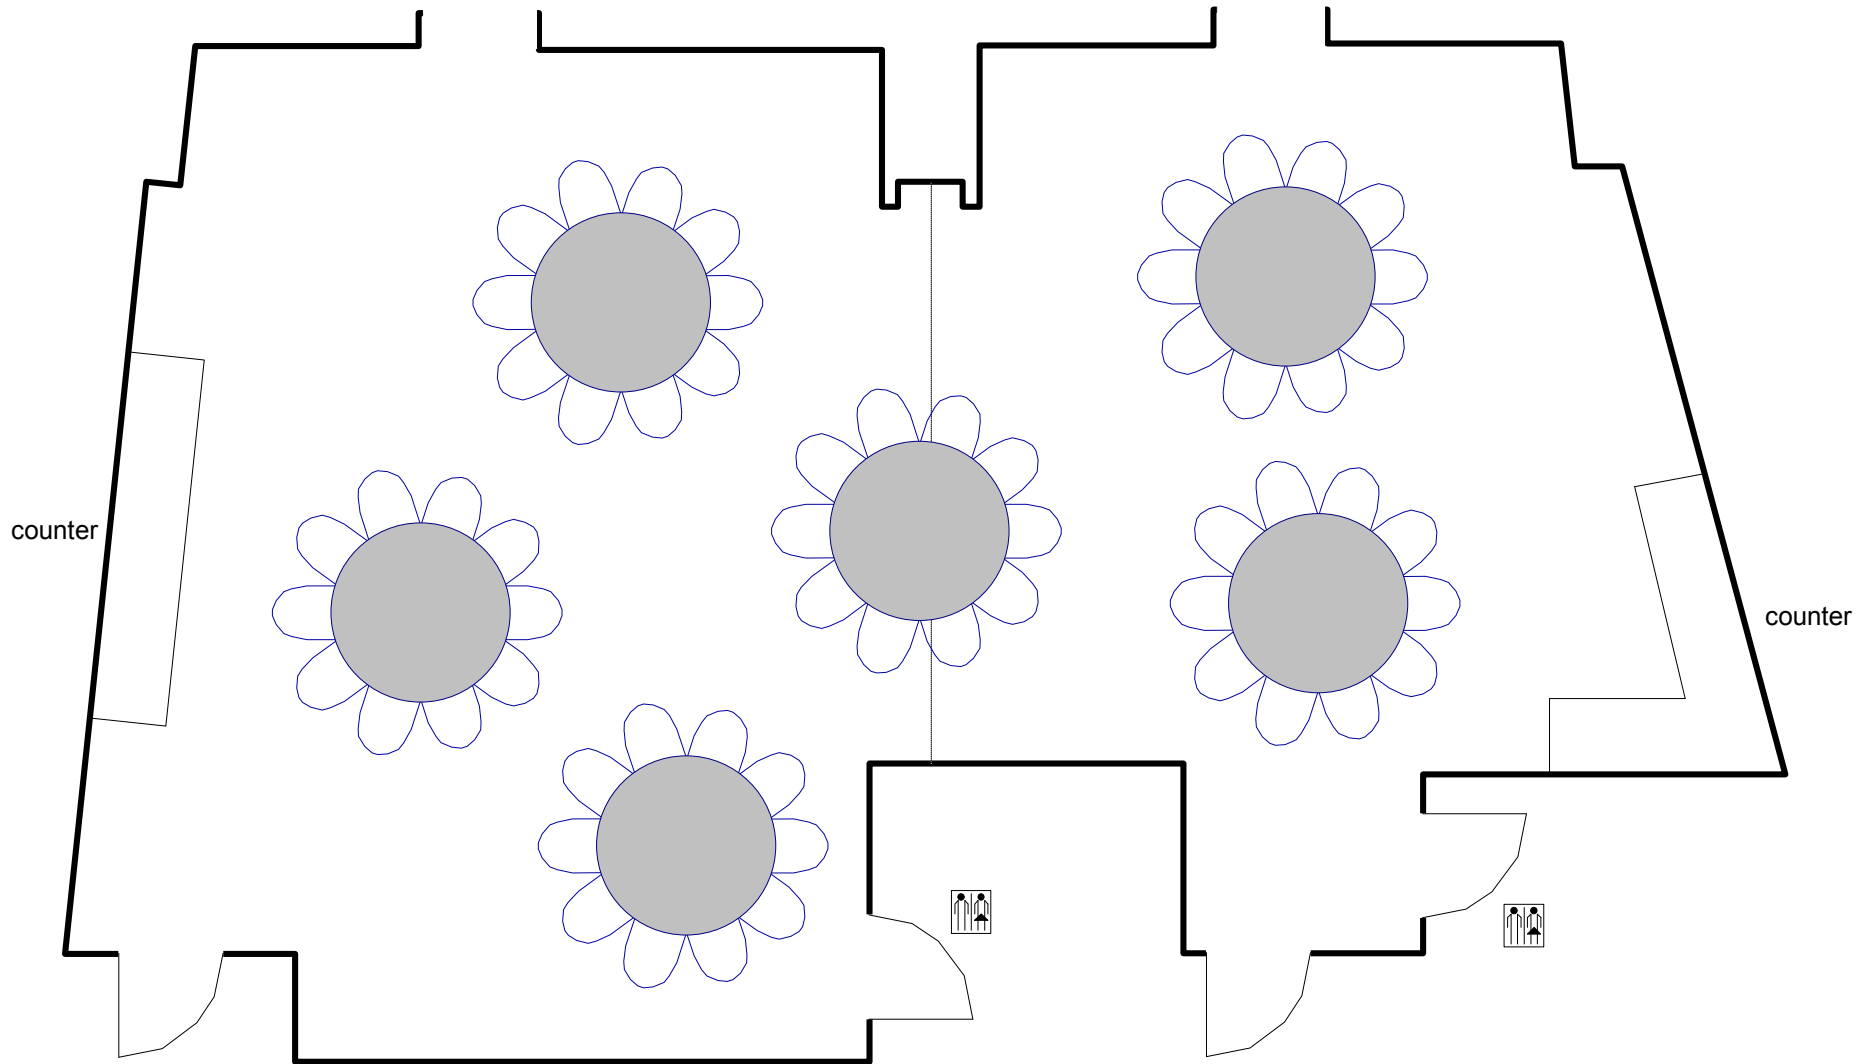

Suite 421

Suite 420

Dinner:  
(6) 5' rounds with (10) chairs each