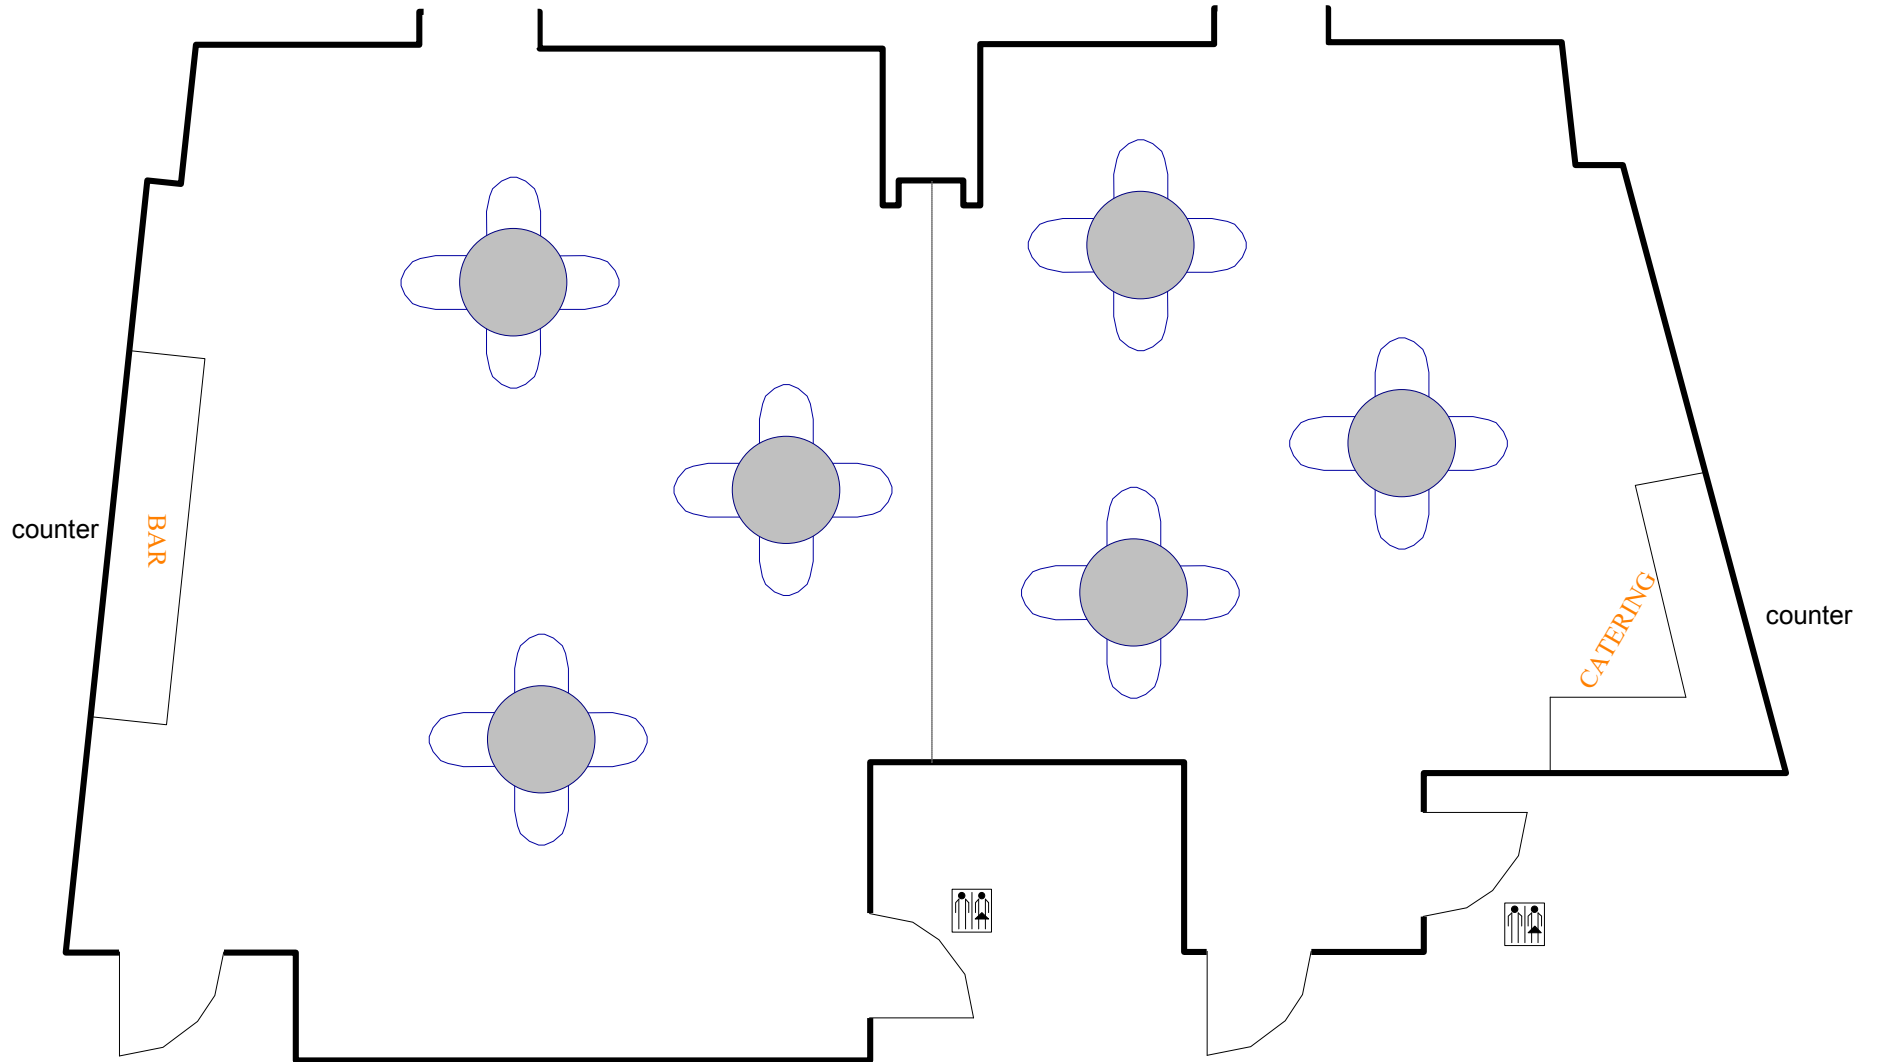

Suite 421

Suite 420

Reception:
(6) High cab tables with (4) barstools each