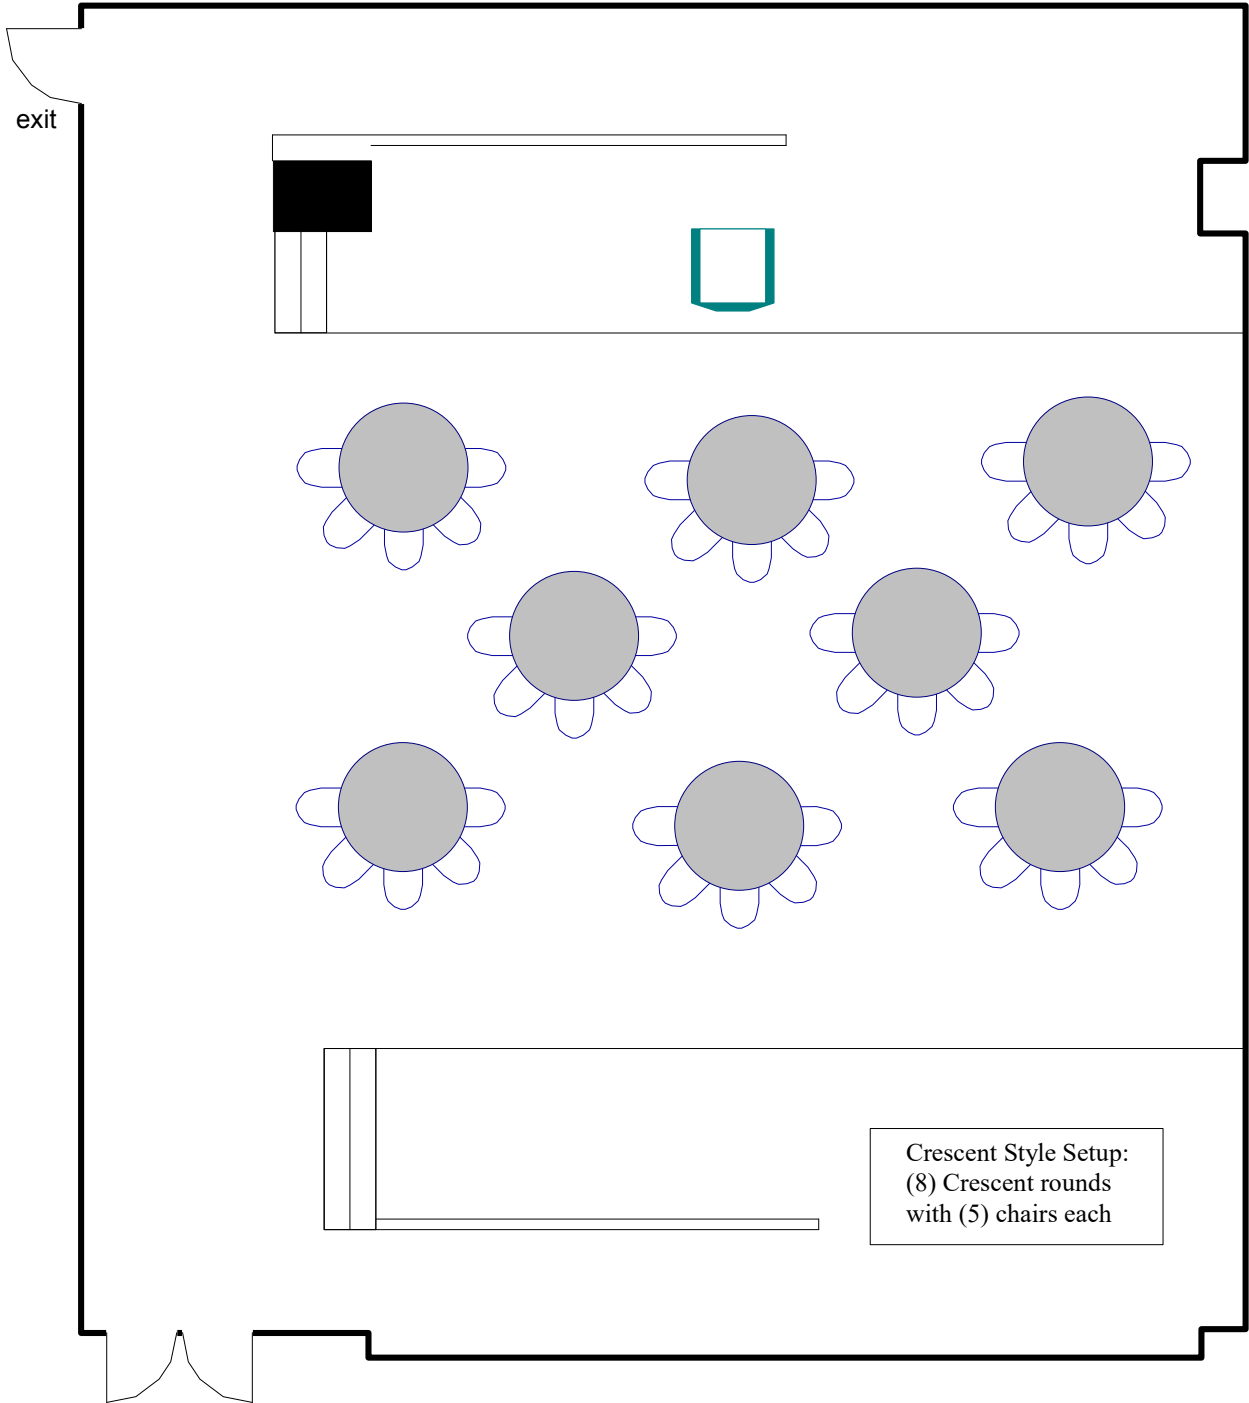

# Home Media Room

exit

Crescent Style Setup:  
(8) Crescent rounds  
with (5) chairs each