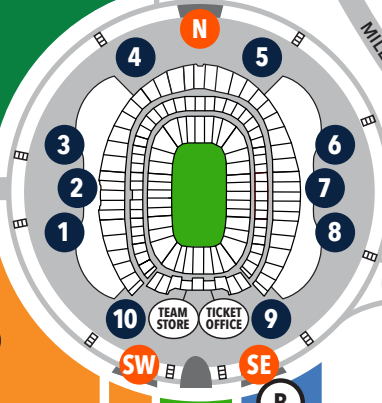

23RD AVE.

23RD AVE.

22ND AVE.

22ND AVE.

21ST AVE.

ELIOT ST.

DECATUR ST.

CLAY ST.

BRYANT ST.

20TH AVE.

FEDERAL BLVD.

MILE HIGH STADIUM CIRCLE

19TH AVE.

GAMEDAY CASH PARKING

GAMEDAY CASH PARKING

18TH AVE.

D VIP

C VIP

C-RV

C

B VALET

B VIP

A RTD LOT

GATEWAY PLAZA

COLFAX AVE.

M

T

V

S

LOWER COLFAX AVE.

LOWER COLFAX AVE.

HOWARD PLACE