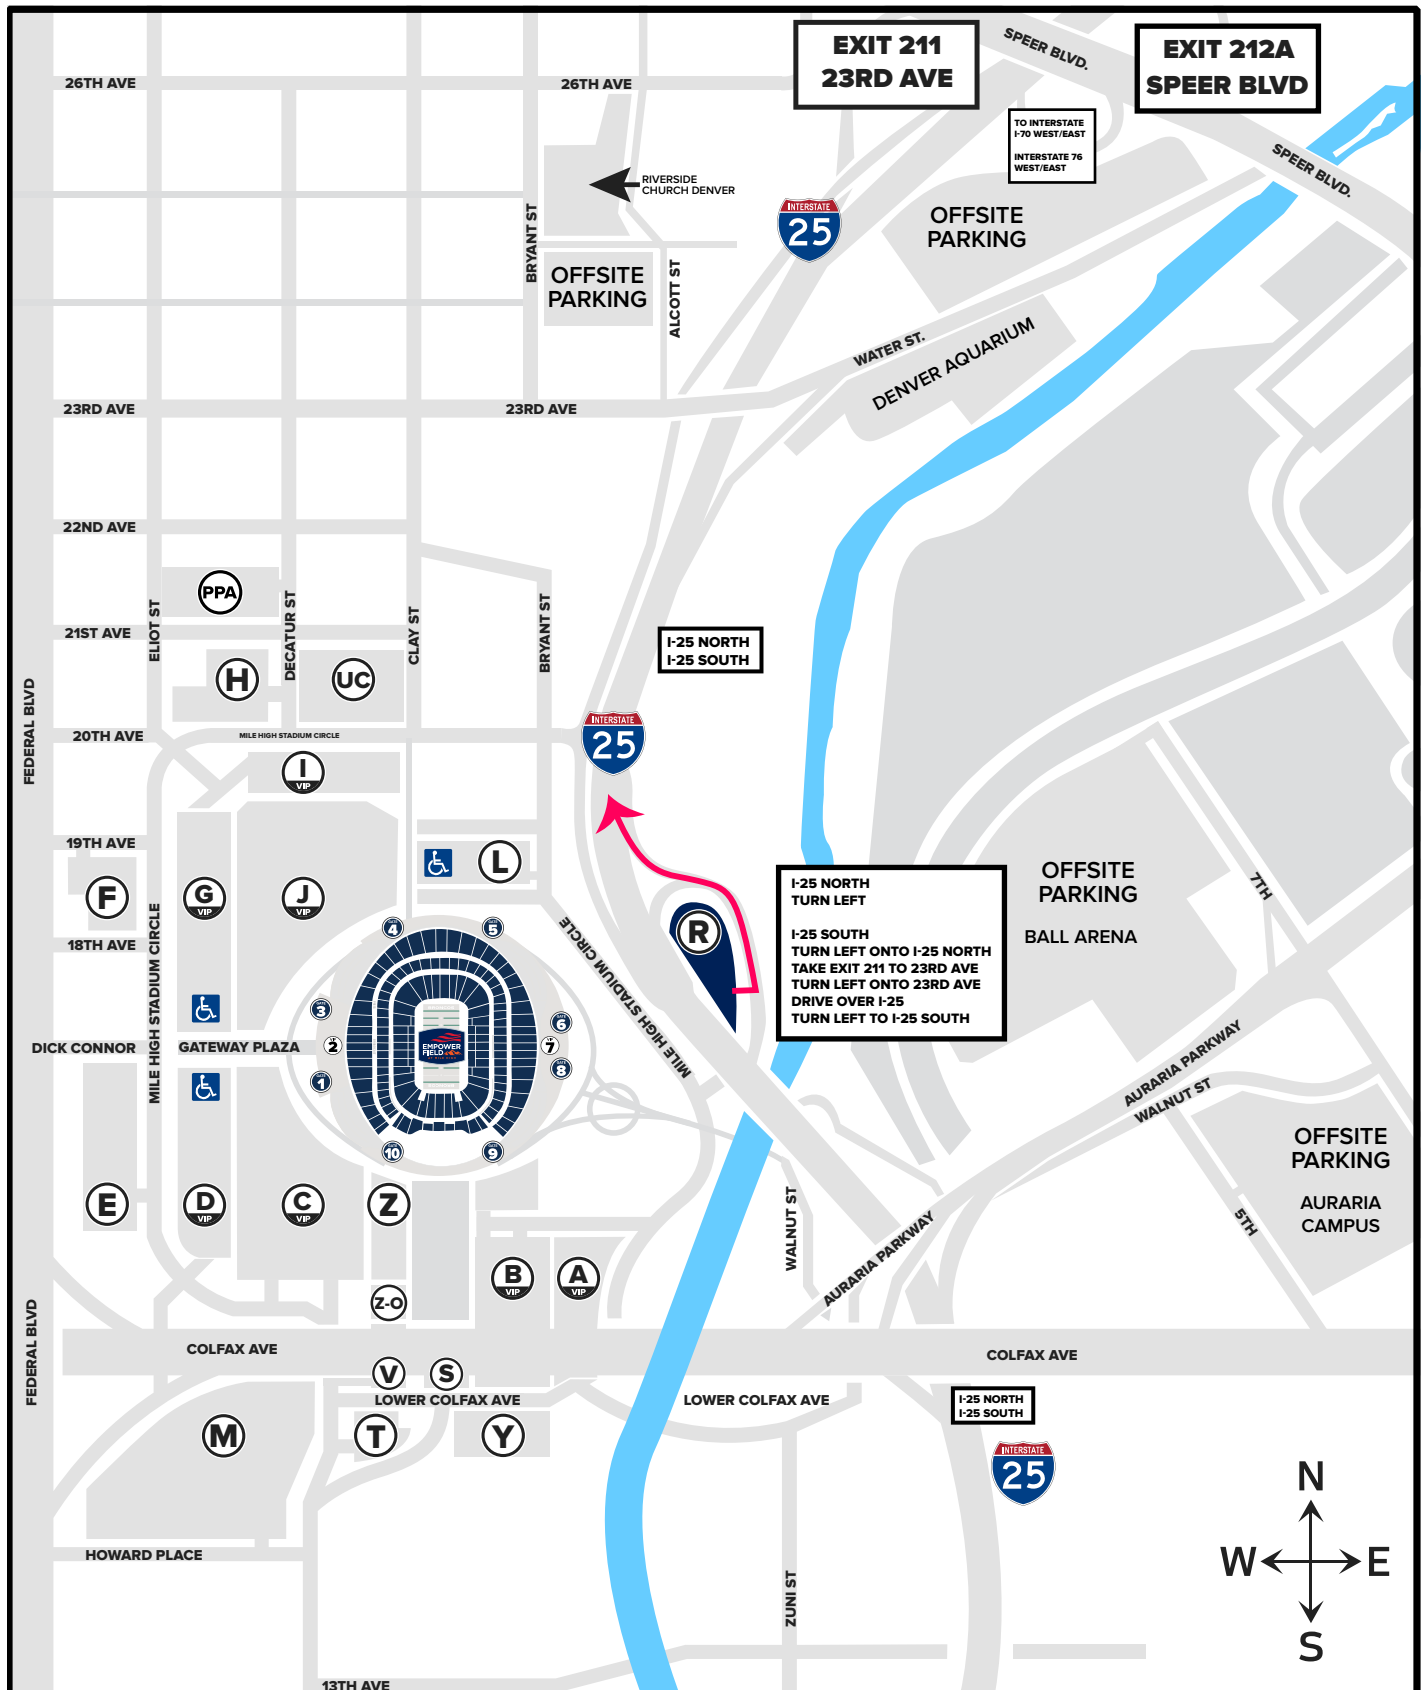

LOT R EXIT MAP

**EXIT 211
23RD AVE**

**EXIT 212A
SPEER BLVD**

TO INTERSTATE
I-70 WEST/EAST
INTERSTATE 76
WEST/EAST

I-25 NORTH
I-25 SOUTH

I-25 NORTH
TURN LEFT

I-25 SOUTH
TURN LEFT ONTO I-25 NORTH
TAKE EXIT 211 TO 23RD AVE
TURN LEFT ONTO 23RD AVE
DRIVE OVER I-25
TURN LEFT TO I-25 SOUTH

I-25 NORTH
I-25 SOUTH

EMPOWER FIELD AT MILE HIGH
HOME OF THE DENVER BRONCOS
1701 Bryant Street • Denver, CO 80204