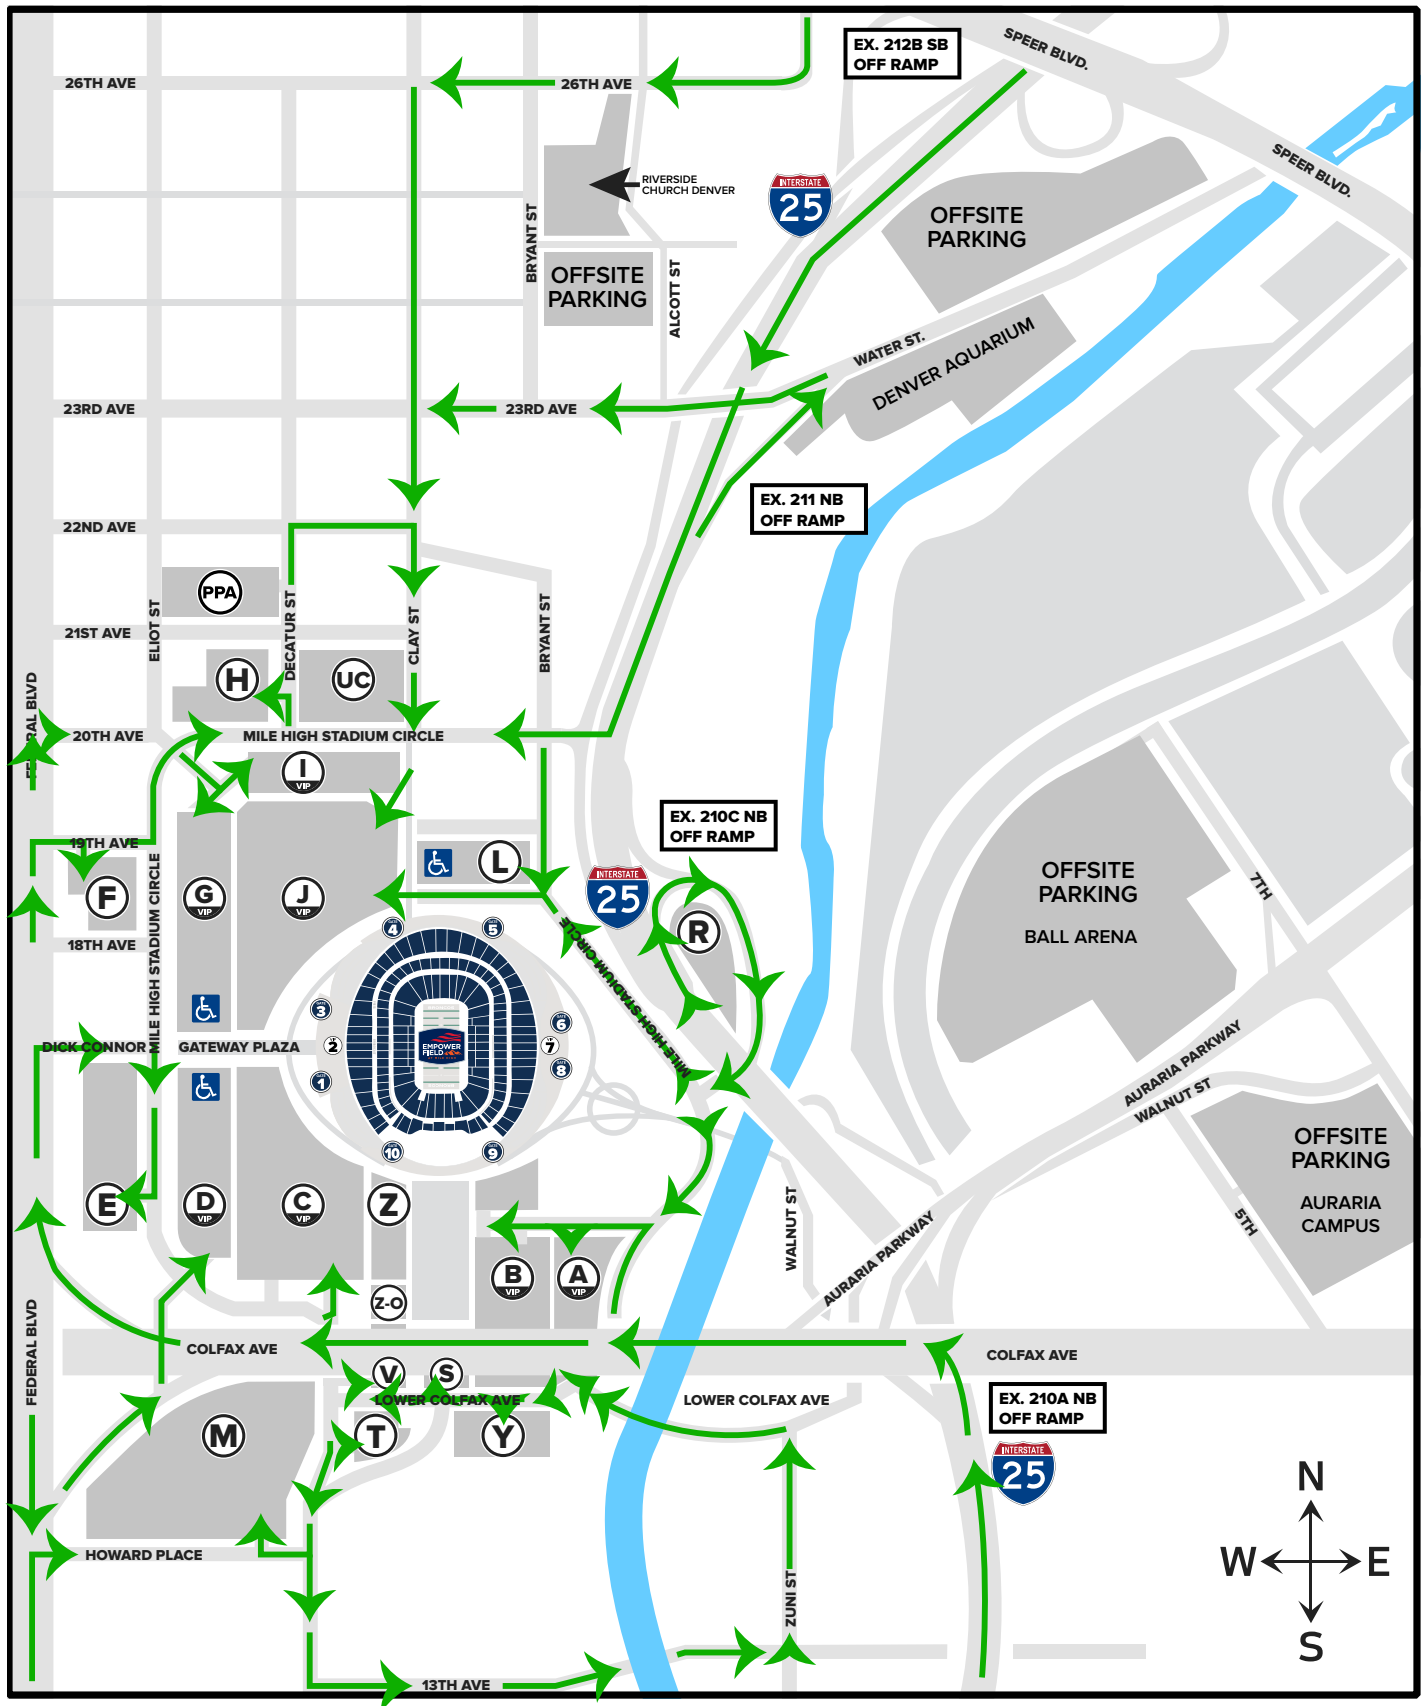

ENTRANCE PLAN MAP

EMPOWER FIELD AT MILE HIGH
HOME OF THE DENVER BRONCOS
1701 Bryant Street • Denver, CO 80204