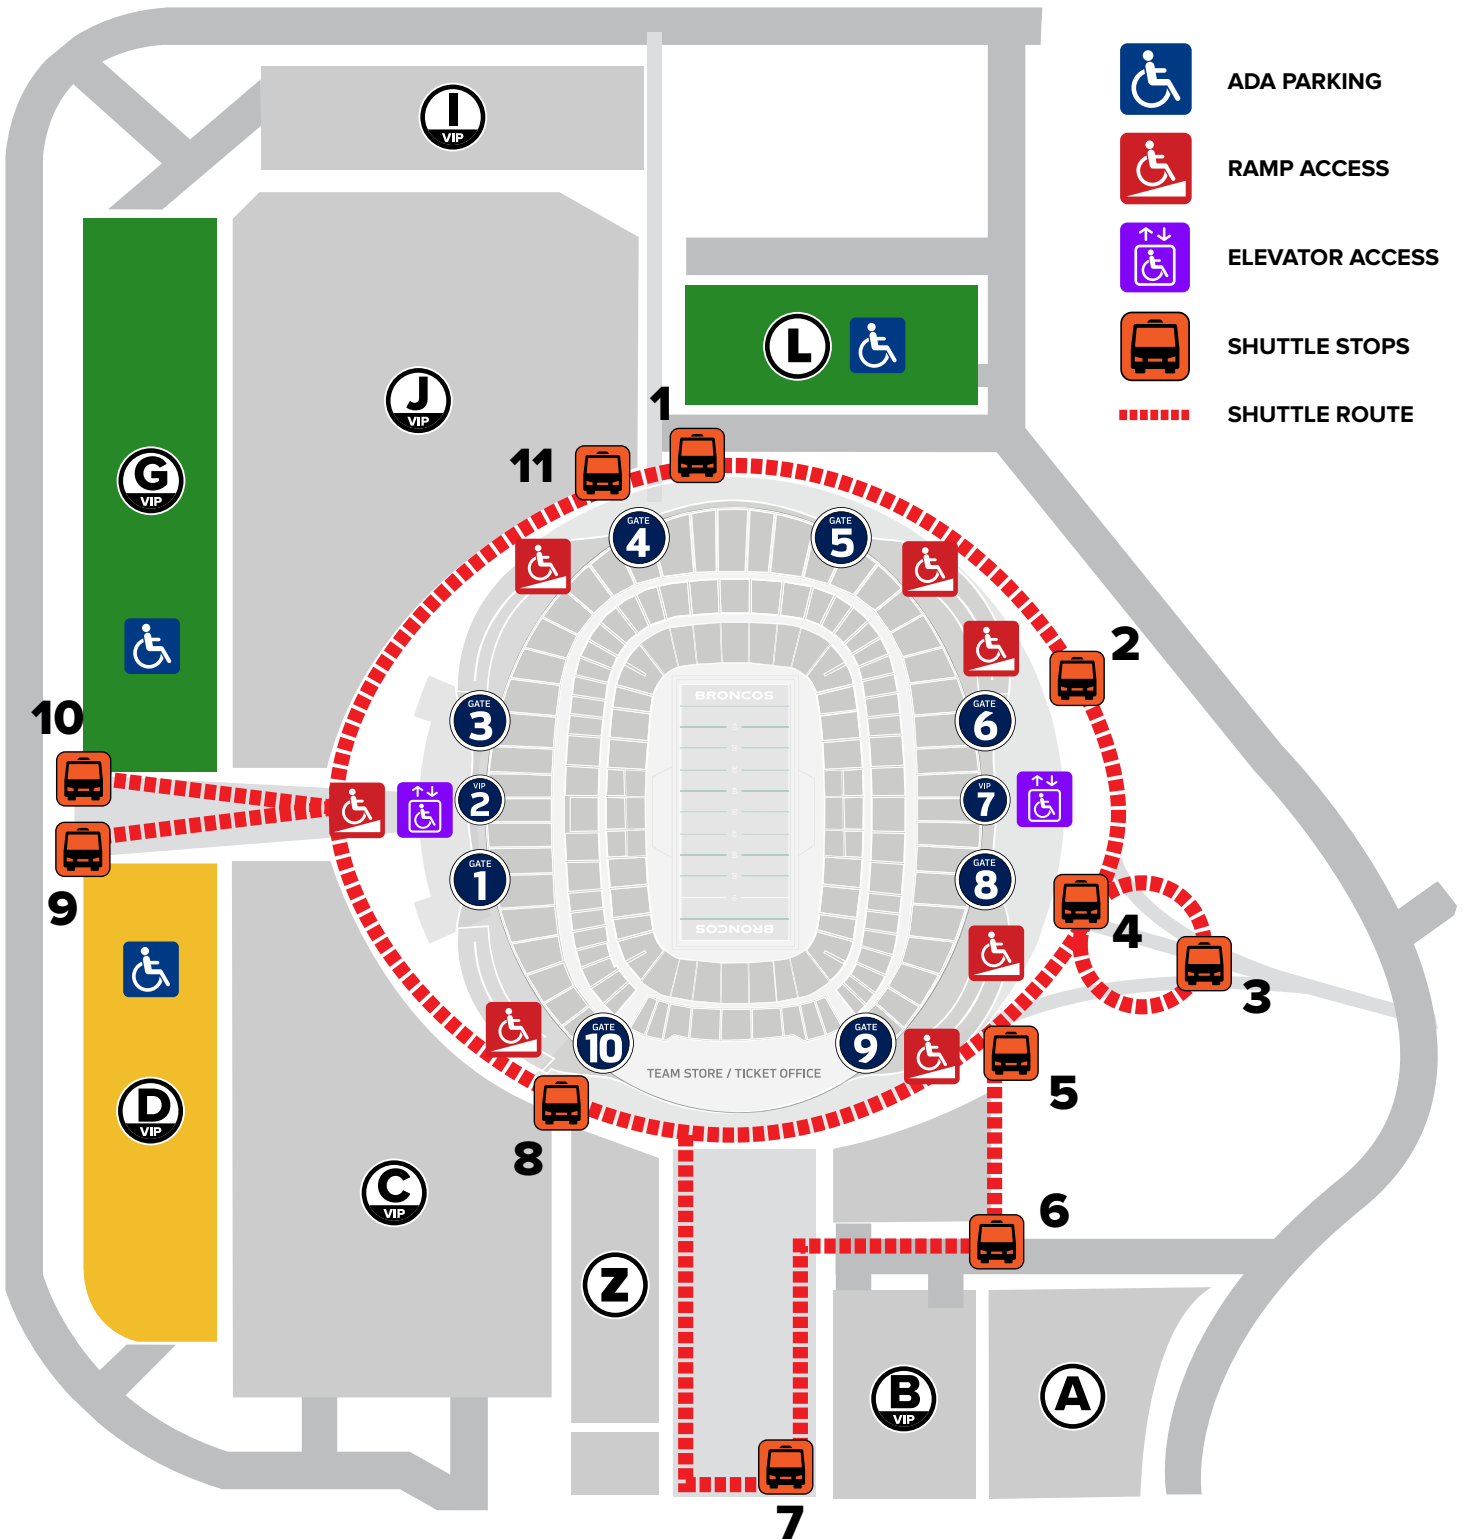

# ADA ROUTE MAP

**\*Note:** Shuttle carts are only available for Denver Broncos home games. Availability is subject to change due to weather conditions.